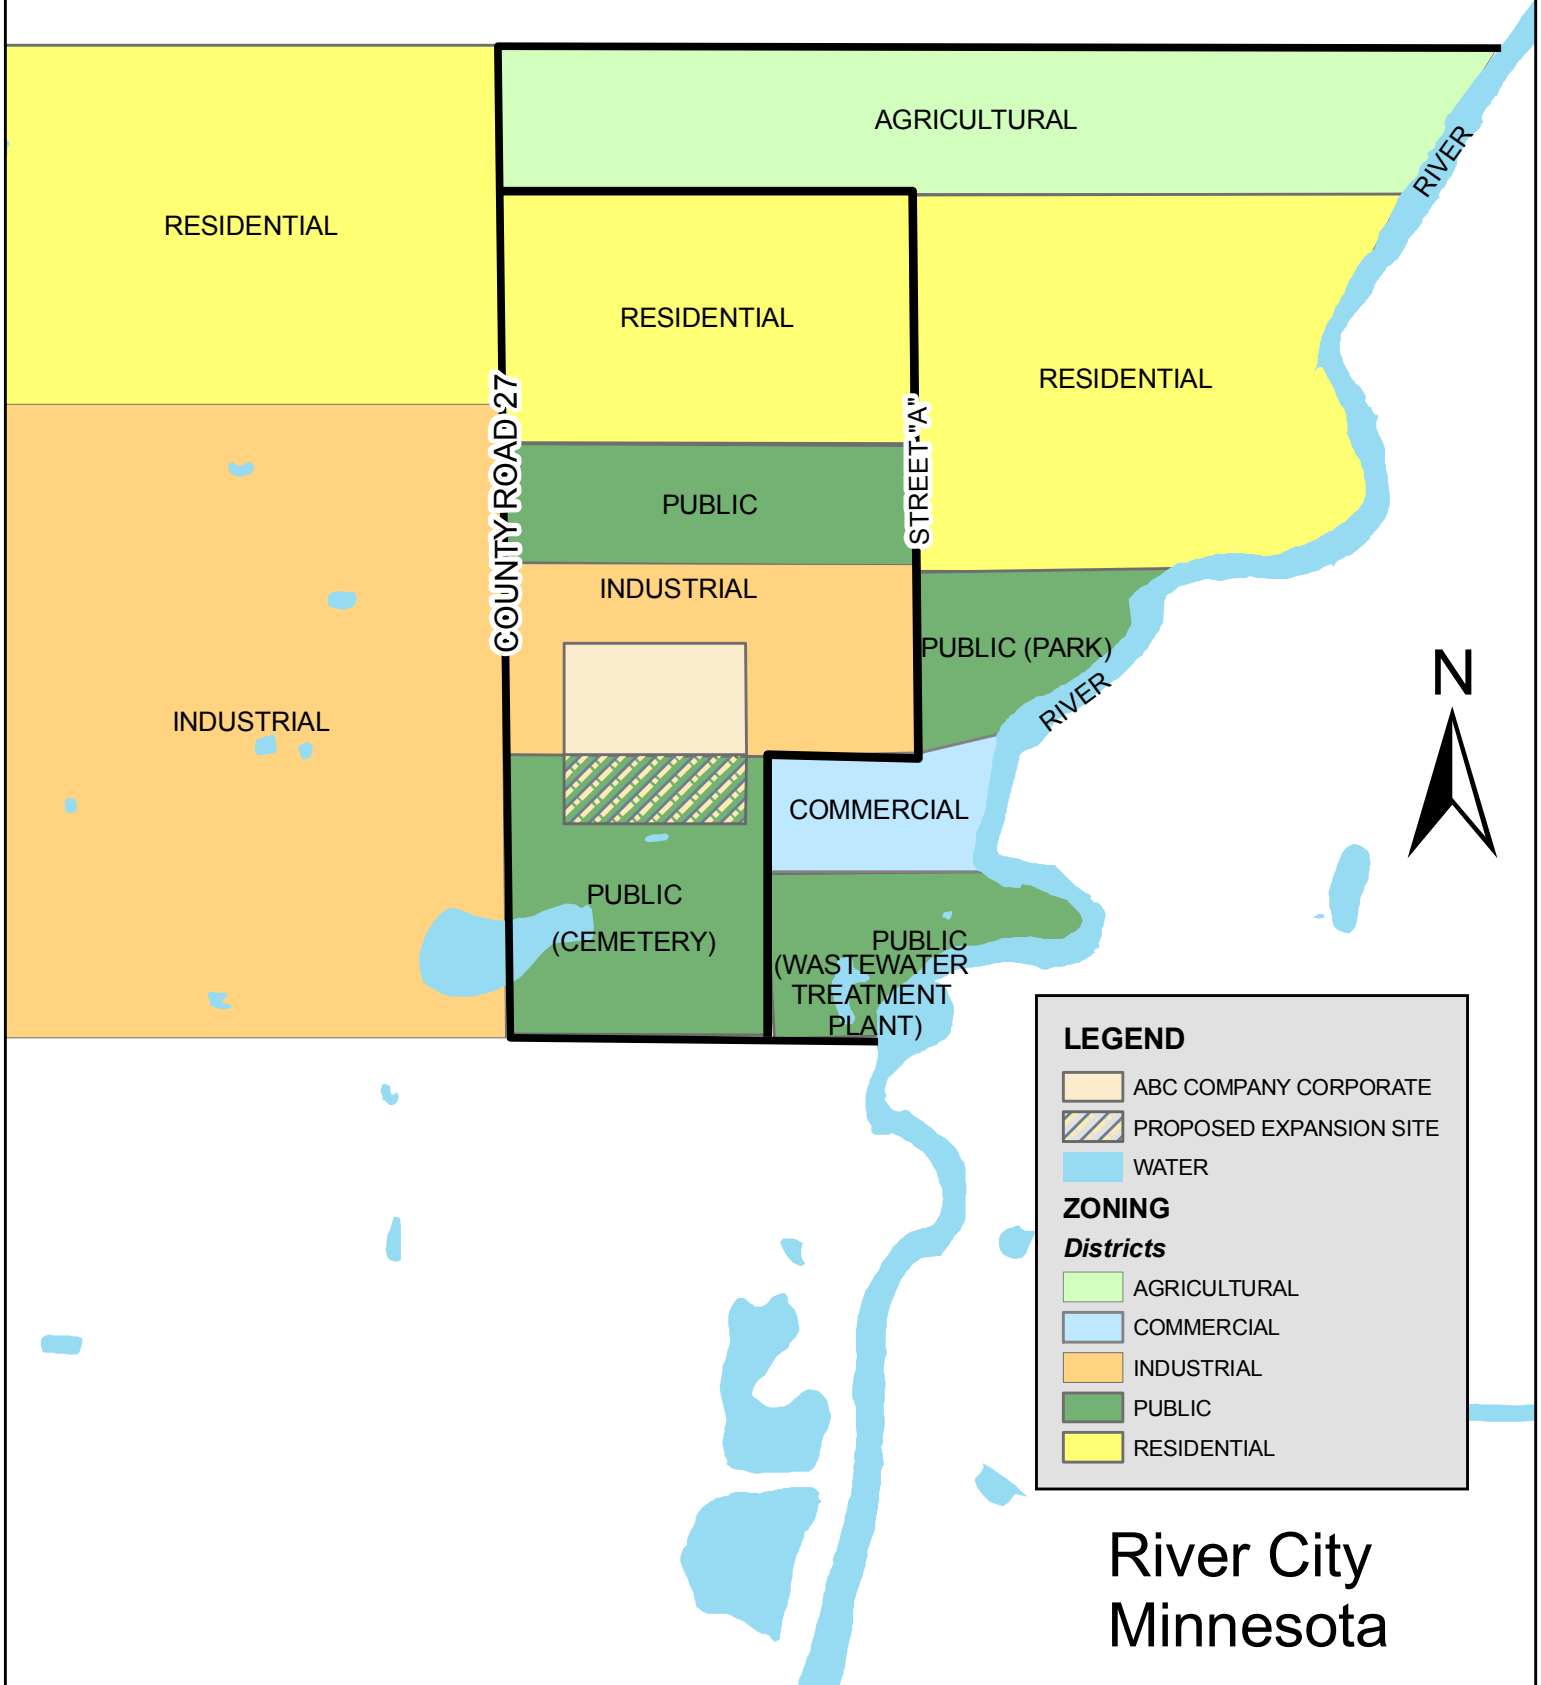

# ZONING MAP

River City  
Minnesota